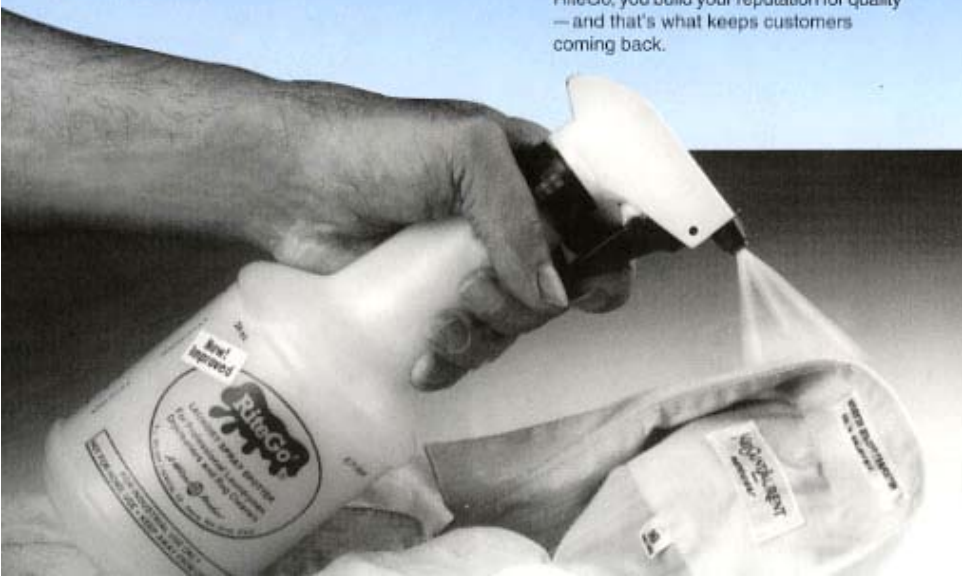

New! Improved!
RiteGo
Laundry Spray Spotter

RiteGo is more effective than ever!

New improved RiteGo removes even the toughest collar and cuff stains.

No Brushing with RiteGo.

Just spray and wash. There's no need to hand brush. You save time and labor. And, because brushing causes fraying, your customers' garments will look better and last longer.

You Deliver Better Quality.

By delivering stain-free garments with RiteGo, you build your reputation for quality — and that's what keeps customers coming back.